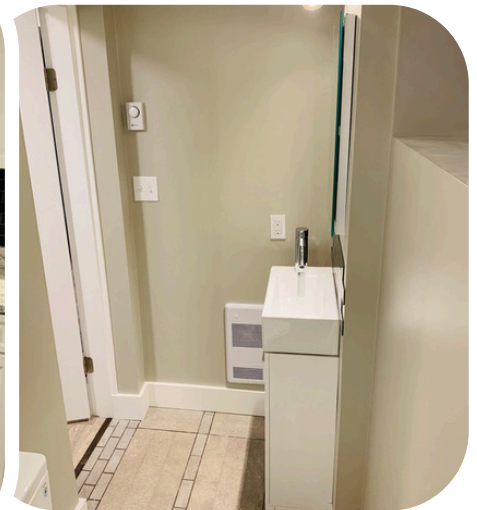

Rheanna - AlwaysTrippin@icloud.com

PLEASE NOTE: This listing is offered to OVCMT students only, through the local community OVCMT has not toured, or verified this accomodation